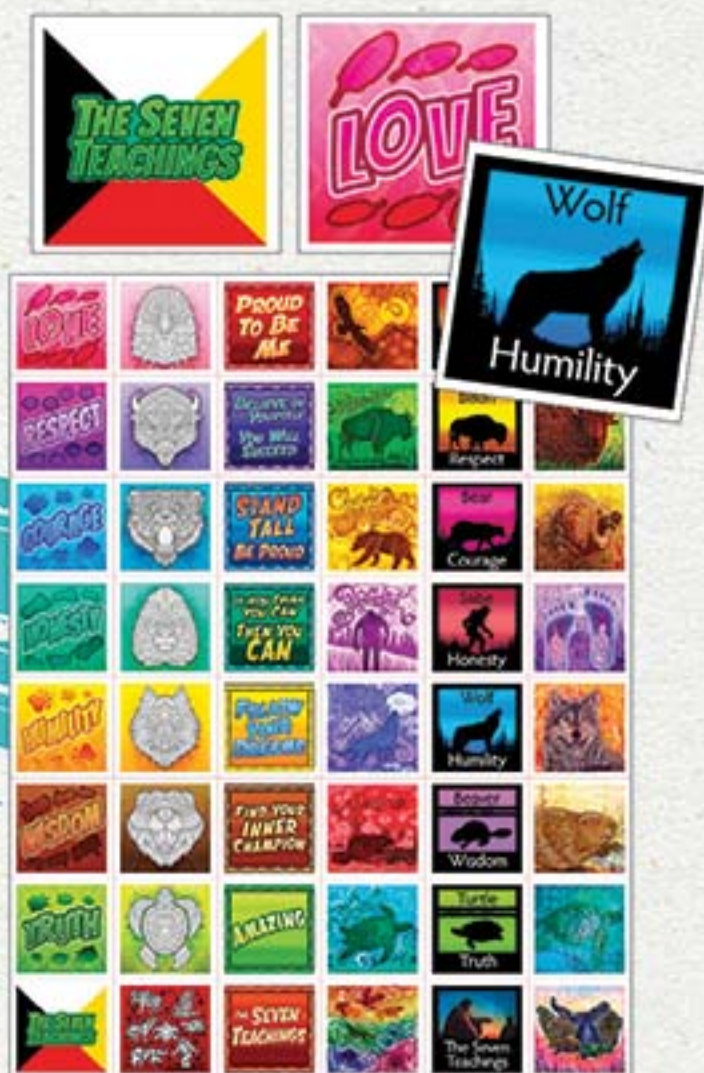

SKU: SA-12
\$9.95
PACK

MINI STICKERS

Ideal for Mini Incentive Pads.
17 different images.
10 sheets per pack

SKU: SA-24
\$9.95
PACK

*Over 2200 stickers
per package!*

SEVEN TEACHING STICKER SHEETS

48 stickers per sheet.
10 sheets per pack
2" x 2" (5.08cm x 5.08cm)

*480 large
stickers per
package!*

SKU: SA-01
\$9.95
PACK

SKU: SA-13
\$9.95
PACK