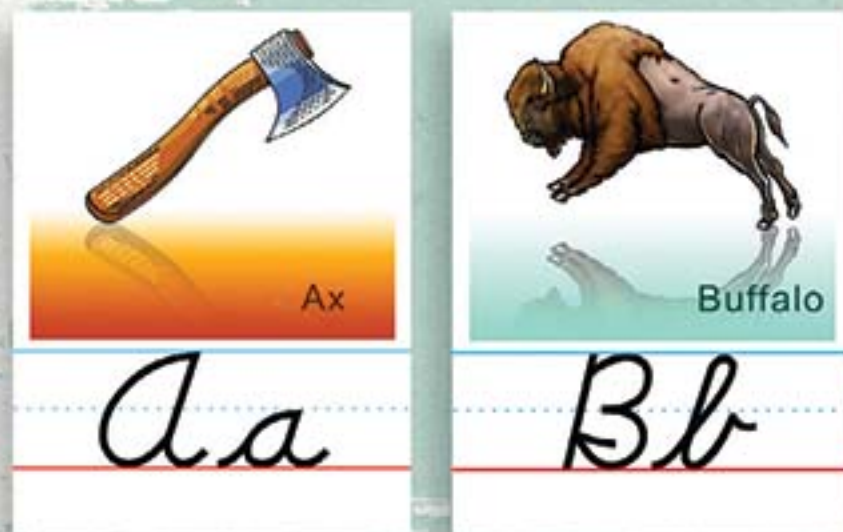

TREATY MANUSCRIPT
ALPHABET LINE

SKU: MAL-05

\$25.95

SET

Zane Bloser font

CURSIVE ALPHABET LINE CARDS

D'Nealian font

6" x 8" (15.24cm x 20.32cm)