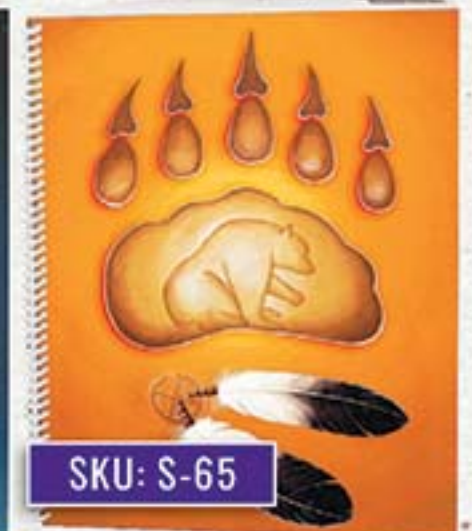

SKU: FSS-06

EAGLE

SCRIBBLERS

50 lined pages

8-½" x 11" (21.59cm x 27.94cm)

\$9.95

EACH

NON-SPIRAL SCRIBBLERS