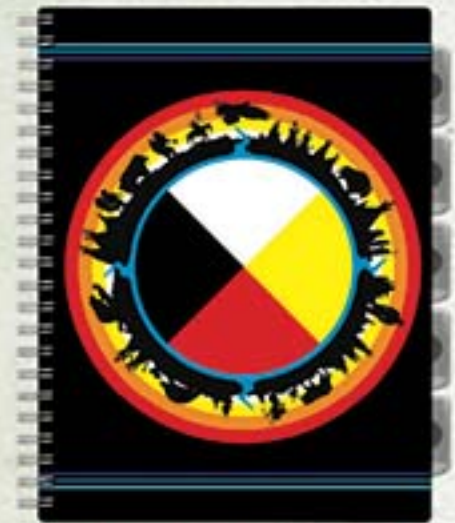

SKU: FSS-03

FOUR COLOURS