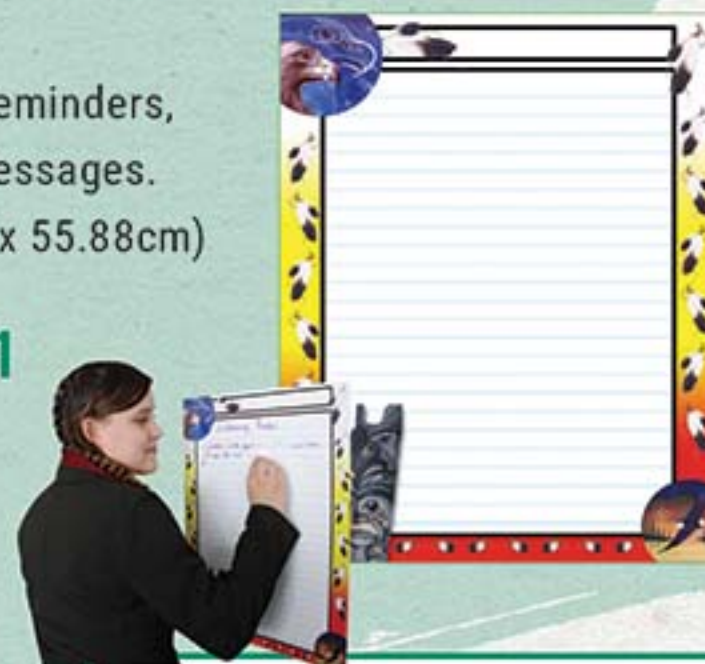

2-SIDED WIPE-CLEAN GRAPH

Laminated.

Side 1 ~ Blank monthly calendar.

Side 2 ~ 34 columns to keep track of assignments, deadlines, and more.

24" x 36" (60.96cm x 91.44cm)

SKU: WCG-01

$16.95

EACH

WIPE-CLEAN POSTER BOARDS

Laminated.

Put up notices, write positive messages, or reminders.

22" x 28" (55.88cm x 71.12cm)

$19.95

EACH

SKU: BUB-04

SKU: BUB-01

SKU: BUB-02

SKU: BUB-03

LARGE WIPE-CLEAN POSTER SHEET

Laminated.

Great for posting reminders, assignments, or messages.

17" x 22" (43.18cm x 55.88cm)

SKU: WCSL-01

$19.95

EACH

WINDOW CLINGS

Static cling vinyl.

Will stick to any laminated or glossy surface, including dry-erase boards, lockers, pencil holders, and file cabinets.

11" x 17"

$4.95

EACH

SKU: WC-04

SKU: WC-05

SKU: WC-08