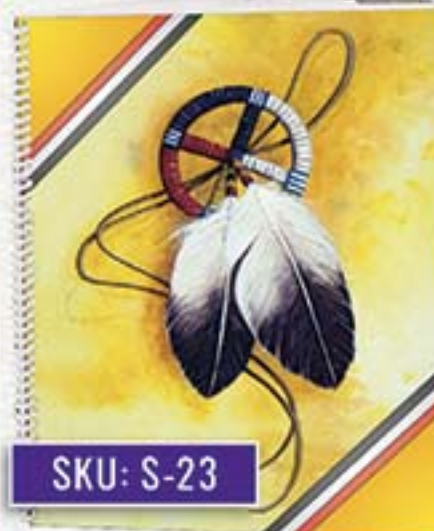

SKU: FSS-06

EAGLE

SCRIBBLERS

50 lined pages

8-½" x 11" (21.59cm x 27.94cm)

\$9.95

EACH

NON-SPIRAL SCRIBBLERS