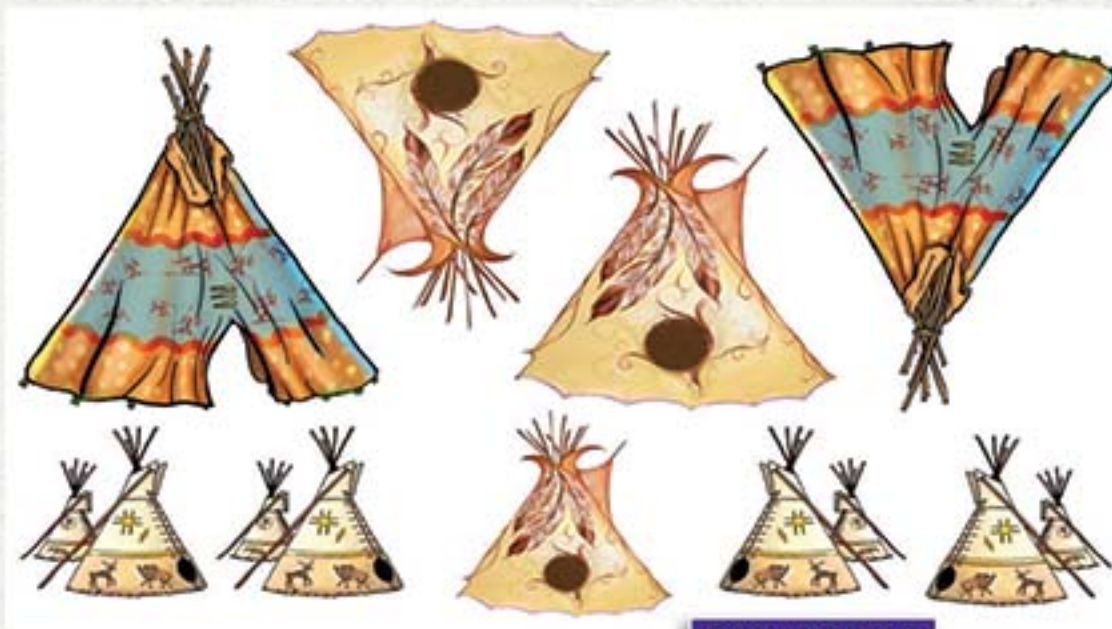

SKU: CRD-22

\$19.95

PACK

CLASSROOM DECORATION SHEETS

5 sheets per pack ~ over 40 die-cut decorations

\$9.95

PACK

SKU: CRD-15