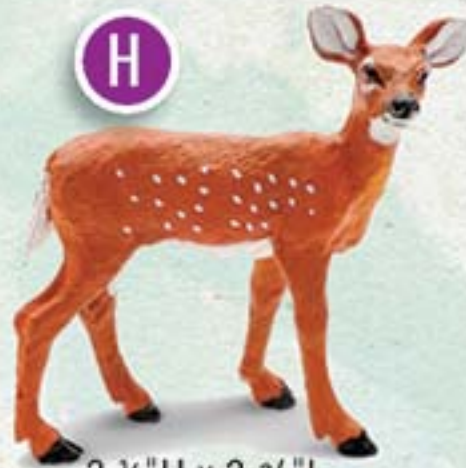

# ANIMAL FIGURINES

Realistic and detailed.  
Non-toxic and BPA free.

**A**  
2"H x 2"L  
(5.08cm x 5.08cm)

**B**  
2-3/4"H x 3-3/4"L  
(7cm x 9.53cm)

**C**  
4"H x 4-1/4"L  
(10.16cm x 10.8cm)

**D**  
4"H x 5-1/4"L  
(10.16cm x 13.33cm)

**E**  
2-1/2"H x 4-1/2"L  
(6.35cm x 11.43cm)

**F**  
2"H x 3"L  
(5.08cm x 7.62cm)

**G**  
3-2/3"H x 4-1/3"L  
(9.3cm x 11cm)

**H**  
2-1/2"H x 2-2/3"L  
(6.35cm x 6.75cm)

**I**  
4"H x 2"L  
(10.16cm x 5.08cm)