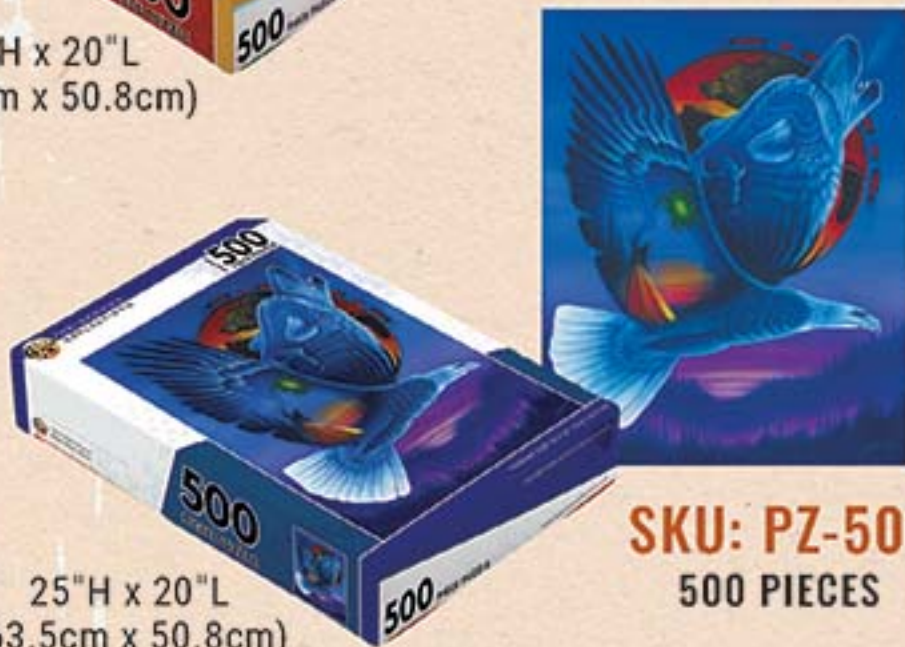

**500 -PIECE PUZZLE \$19.95**  
EACH

**300 -PIECE PUZZLE \$19.95**  
EACH

**SKU: PZ-500**  
500 PIECES

25"H x 20"L  
(63.5cm x 50.8cm)

**SKU: PZ-300**  
300 PIECES

25"H x 20"L  
(63.5cm x 50.8cm)

**SKU: PZ-501**  
500 PIECES

25"H x 20"L  
(63.5cm x 50.8cm)

**SKU: PZ-301**  
300 PIECES

25"H x 20"L  
(63.5cm x 50.8cm)

**SKU: PZ-502**  
500 PIECES

20"H x 25"L  
(50.8cm x 63.5cm)

**SKU: PZ-302**  
300 PIECES

20"H x 28.9"L  
(50.8cm x 73.5cm)